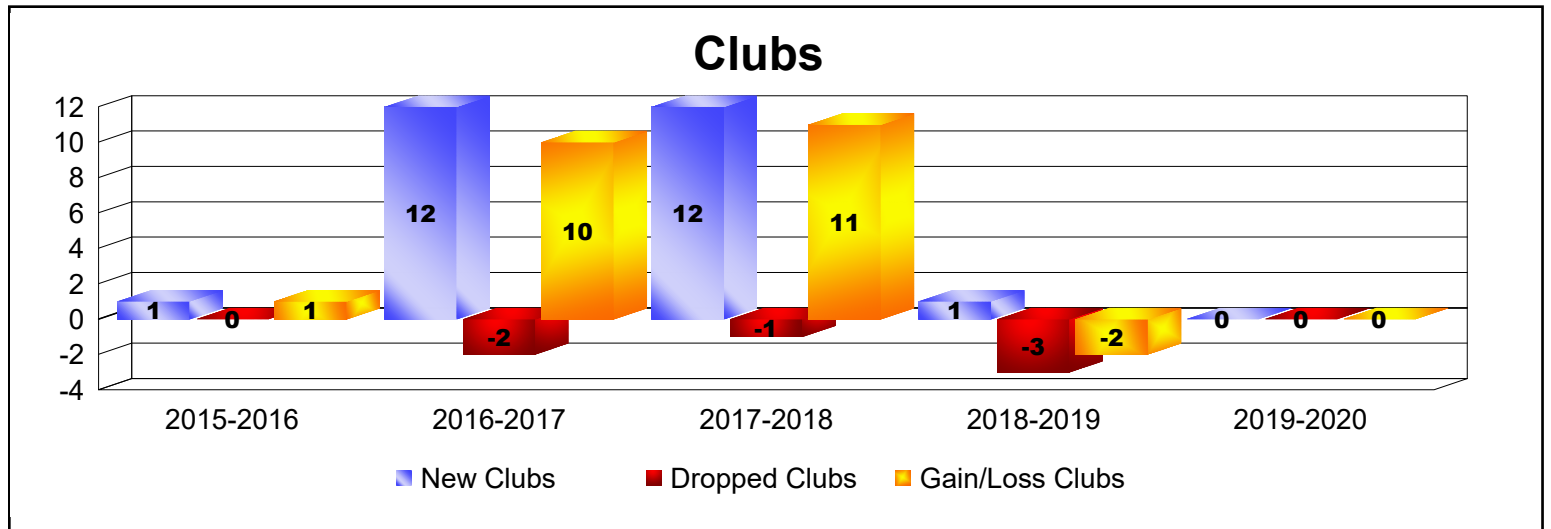

Year	New Clubs	Dropped Clubs	Gain/ Loss Clubs	New Members	Charter Members	Reinstate Members	Transfer Members	Total Member Added	Total Members Dropped	Gain/ Loss Members
2015-2016	1	0	1	387	90	4	8	489	-357	132
2016-2017	12	-2	10	411	417	15	2	845	-448	397
2017-2018	12	-1	11	370	422	25	22	839	-794	45
2018-2019	1	-3	-2	311	68	18	18	415	-505	-90
2019-2020	0	0	0	4	30	40	31	105	-277	-172
<b>Average</b>	<b>5</b>	<b>-1</b>	<b>4</b>	<b>297</b>	<b>205</b>	<b>20</b>	<b>16</b>	<b>539</b>	<b>-476</b>	<b>62</b>

Year	New Clubs	Dropped Clubs	Gain/ Loss Clubs	New Members	Charter Members	Reinstate Members	Transfer Members	Total Member Added	Total Members Dropped	Gain/ Loss Members
2015-2016	0	-2	-2	0	0	0	0	0	-55	-55
<b>Average</b>	<b>0</b>	<b>-2</b>	<b>-2</b>	<b>0</b>	<b>0</b>	<b>0</b>	<b>0</b>	<b>0</b>	<b>-55</b>	<b>-55</b>