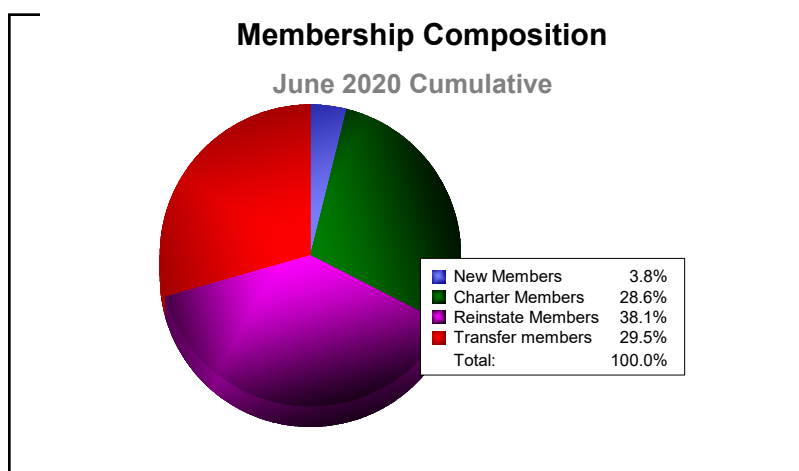

Year	New Clubs	Dropped Clubs	Gain/ Loss Clubs	New Members	Charter Members	Reinstate Members	Transfer Members	Total Member Added	Total Members Dropped	Gain/ Loss Members
2015-2016	1	0	1	387	90	4	8	489	-357	132
2016-2017	12	-2	10	411	417	15	2	845	-448	397
2017-2018	12	-1	11	370	422	25	22	839	-794	45
2018-2019	1	-3	-2	311	68	18	18	415	-505	-90
2019-2020	0	0	0	4	30	40	31	105	-277	-172
<b>Average</b>	<b>5</b>	<b>-1</b>	<b>4</b>	<b>297</b>	<b>205</b>	<b>20</b>	<b>16</b>	<b>539</b>	<b>-476</b>	<b>62</b>