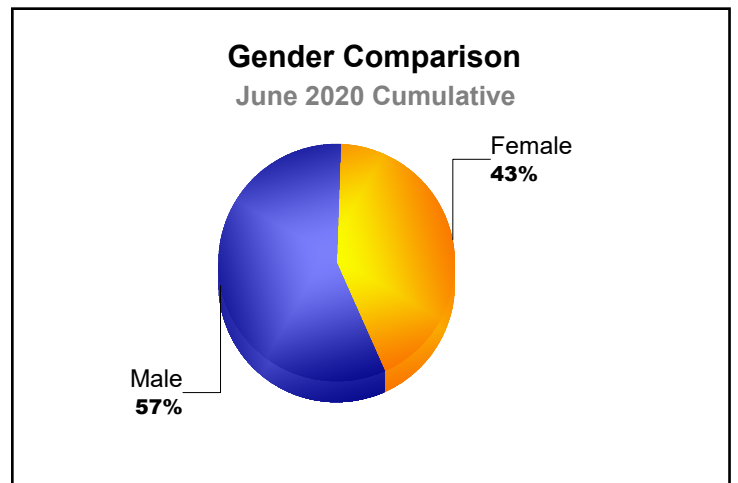

Year	New Clubs	Dropped Clubs	Gain/ Loss Clubs	New Members	Charter Members	Reinstate Members	Transfer Members	Total Member Added	Total Members Dropped	Gain/ Loss Members
2015-2016	1	0	1	387	90	4	8	489	-357	132
2016-2017	12	-2	10	411	417	15	2	845	-448	397
2017-2018	12	-1	11	370	422	25	22	839	-794	45
2018-2019	1	-3	-2	311	68	18	18	415	-505	-90
2019-2020	0	0	0	4	30	40	31	105	-277	-172
<b>Average</b>	<b>5</b>	<b>-1</b>	<b>4</b>	<b>297</b>	<b>205</b>	<b>20</b>	<b>16</b>	<b>539</b>	<b>-476</b>	<b>62</b>