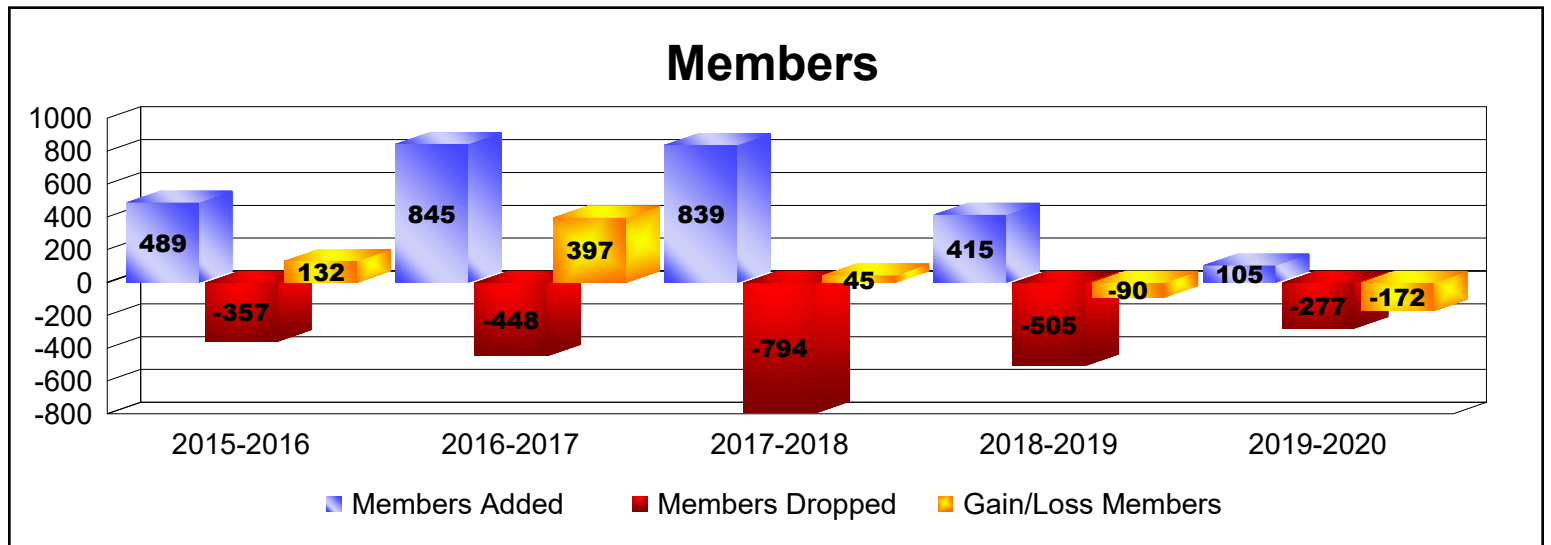

Year	New Clubs	Dropped Clubs	Gain/ Loss Clubs	New Members	Charter Members	Reinstate Members	Transfer Members	Total Member Added	Total Members Dropped	Gain/ Loss Members
2015-2016	1	0	1	387	90	4	8	489	-357	132
2016-2017	12	-2	10	411	417	15	2	845	-448	397
2017-2018	12	-1	11	370	422	25	22	839	-794	45
2018-2019	1	-3	-2	311	68	18	18	415	-505	-90
2019-2020	0	0	0	4	30	40	31	105	-277	-172
<b>Average</b>	<b>5</b>	<b>-1</b>	<b>4</b>	<b>297</b>	<b>205</b>	<b>20</b>	<b>16</b>	<b>539</b>	<b>-476</b>	<b>62</b>

Year	New Clubs	Dropped Clubs	Gain/ Loss Clubs	New Members	Charter Members	Reinstate Members	Transfer Members	Total Member Added	Total Members Dropped	Gain/ Loss Members
2015-2016	0	-2	-2	0	0	0	0	0	-55	-55
<b>Average</b>	<b>0</b>	<b>-2</b>	<b>-2</b>	<b>0</b>	<b>0</b>	<b>0</b>	<b>0</b>	<b>0</b>	<b>-55</b>	<b>-55</b>